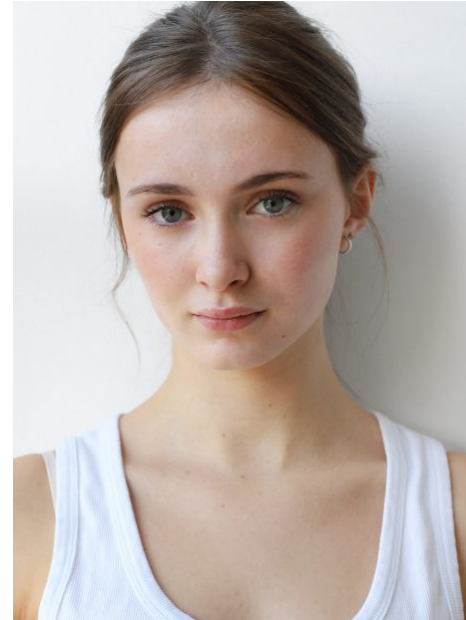

Willow McGuinness

UK

Height 5'9 **Shoes** 5.5 **Hair** Brown **Eyes** Blue

EU

Height 1.75 **Shoes** 36.5 **Hair** Brown
Eyes Blue

Willow McGuinness

UK

Height 5'9 Shoes 5.5 Hair Brown Eyes Blue

EU

Height 1.75 Shoes 36.5 Hair Brown
Eyes Blue

Willow McGuinness

UK

Height 5'9 Shoes 5.5 Hair Brown Eyes Blue

EU

Height 1.75 Shoes 36.5 Hair Brown
Eyes Blue