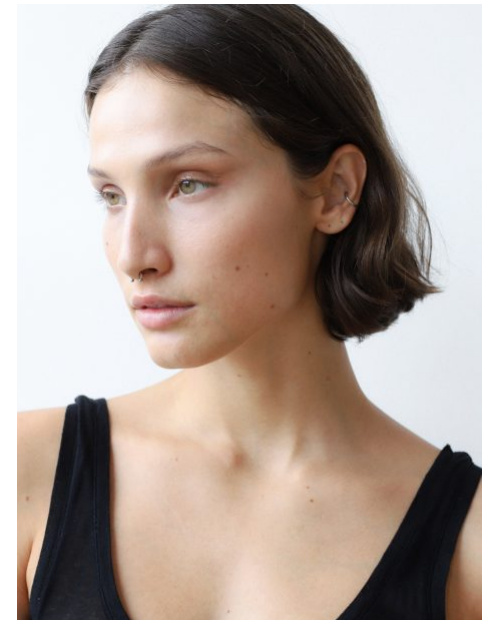

Victoria Massey

UK

Height 5'10 **Bust** 32 **Waist** 24 **Hips** 34
Shoes 6.5 **Hair** Brown **Eyes** Green-Grey

EU

Height 1.78 **Bust** 81 **Waist** 61 **Hips** 86
Shoes 39.5 **Hair** Brown **Eyes** Green-Grey