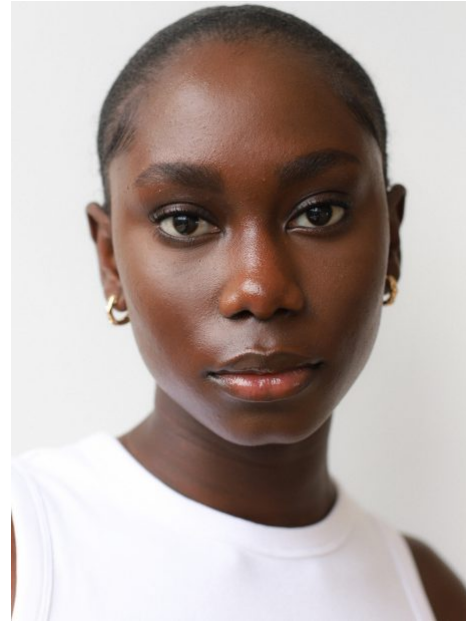

Santa Alves Da Silva

UK

Height 5'9" Shoes 5 Hair Black Eyes Brown

EU

Height 1.75 Shoes 38 Hair Black
Eyes Brown

Santa Alves Da Silva

UK

Height 5'9 Shoes 5 Hair Black Eyes Brown

EU

Height 1.75 Shoes 38 Hair Black
Eyes Brown

Santa Alves Da Silva

UK

Height 5'9 Shoes 5 Hair Black Eyes Brown

EU

Height 1.75 Shoes 38 Hair Black
Eyes Brown