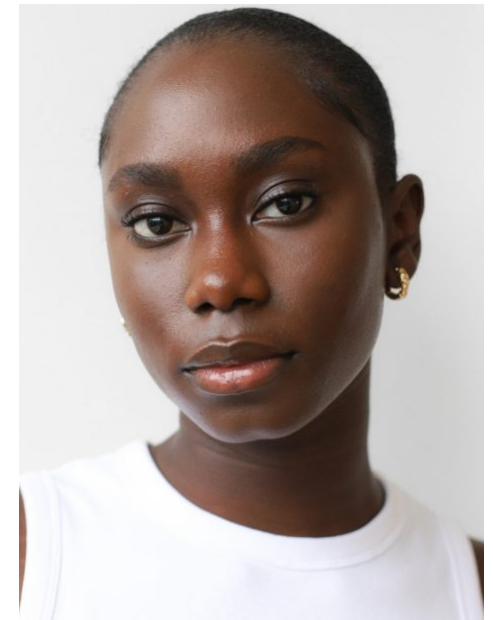

Santa Alves Da Silva

UK

Height 5'9" Shoes 5 Hair Black Eyes Brown

EU

Height 1.75 Shoes 38 Hair Black
Eyes Brown

Santa Alves Da Silva

UK

Height 5'9 Shoes 5 Hair Black Eyes Brown

EU

Height 1.75 Shoes 38 Hair Black
Eyes Brown

Santa Alves Da Silva

UK

Height 5'9 Shoes 5 Hair Black Eyes Brown

EU

Height 1.75 Shoes 38 Hair Black
Eyes Brown