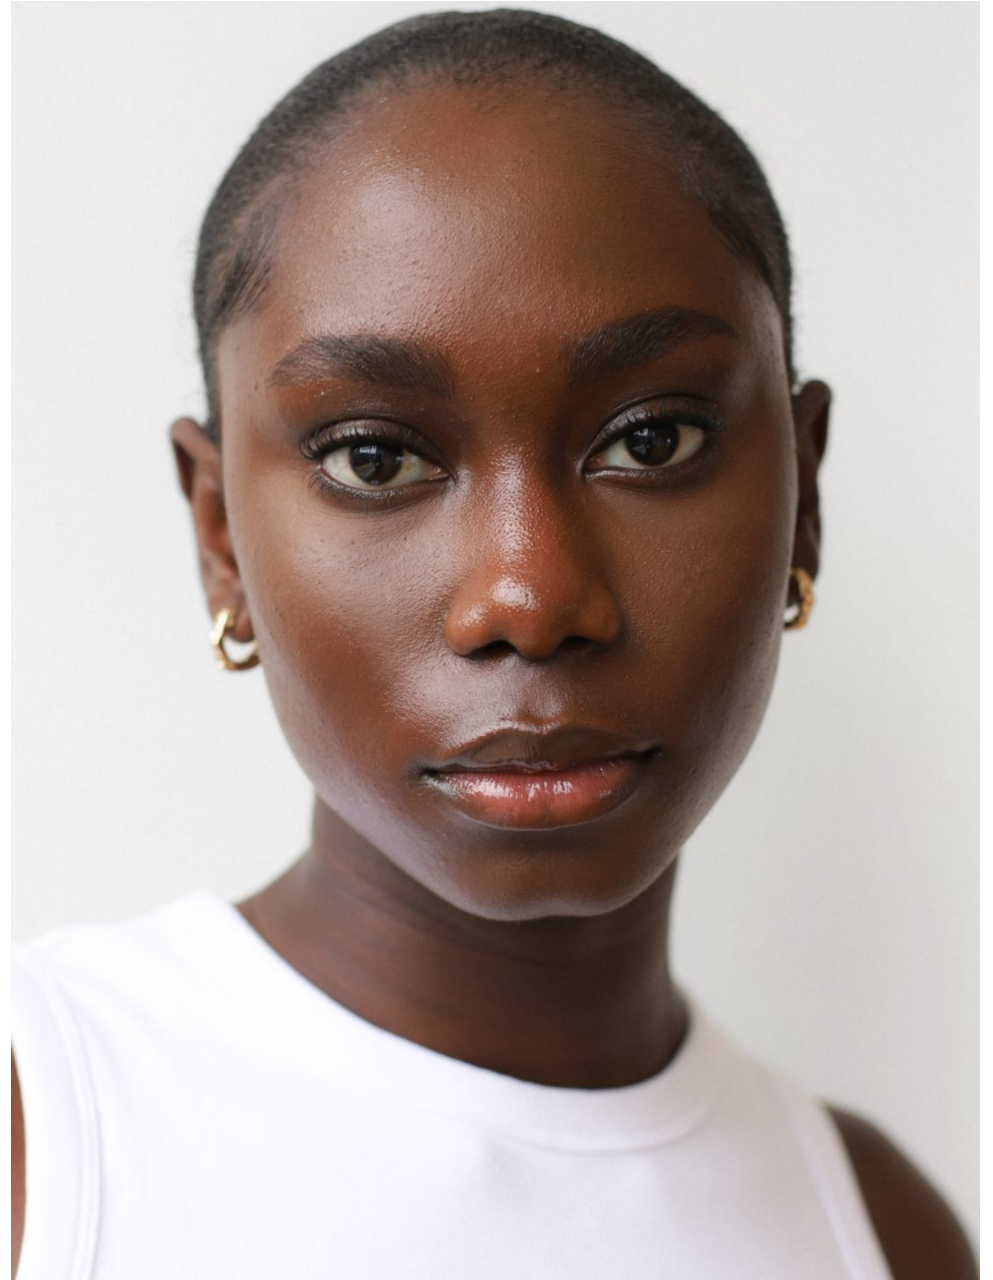

Santa Alves Da Silva

UK

Height 5'9" Shoes 5 Hair Black Eyes Brown

EU

Height 1.75 Shoes 38 Hair Black
Eyes Brown

Santa Alves Da Silva

UK

Height 5'9 Shoes 5 Hair Black Eyes Brown

EU

Height 1.75 Shoes 38 Hair Black
Eyes Brown

Santa Alves Da Silva

UK

Height 5'9 Shoes 5 Hair Black Eyes Brown

EU

Height 1.75 Shoes 38 Hair Black
Eyes Brown