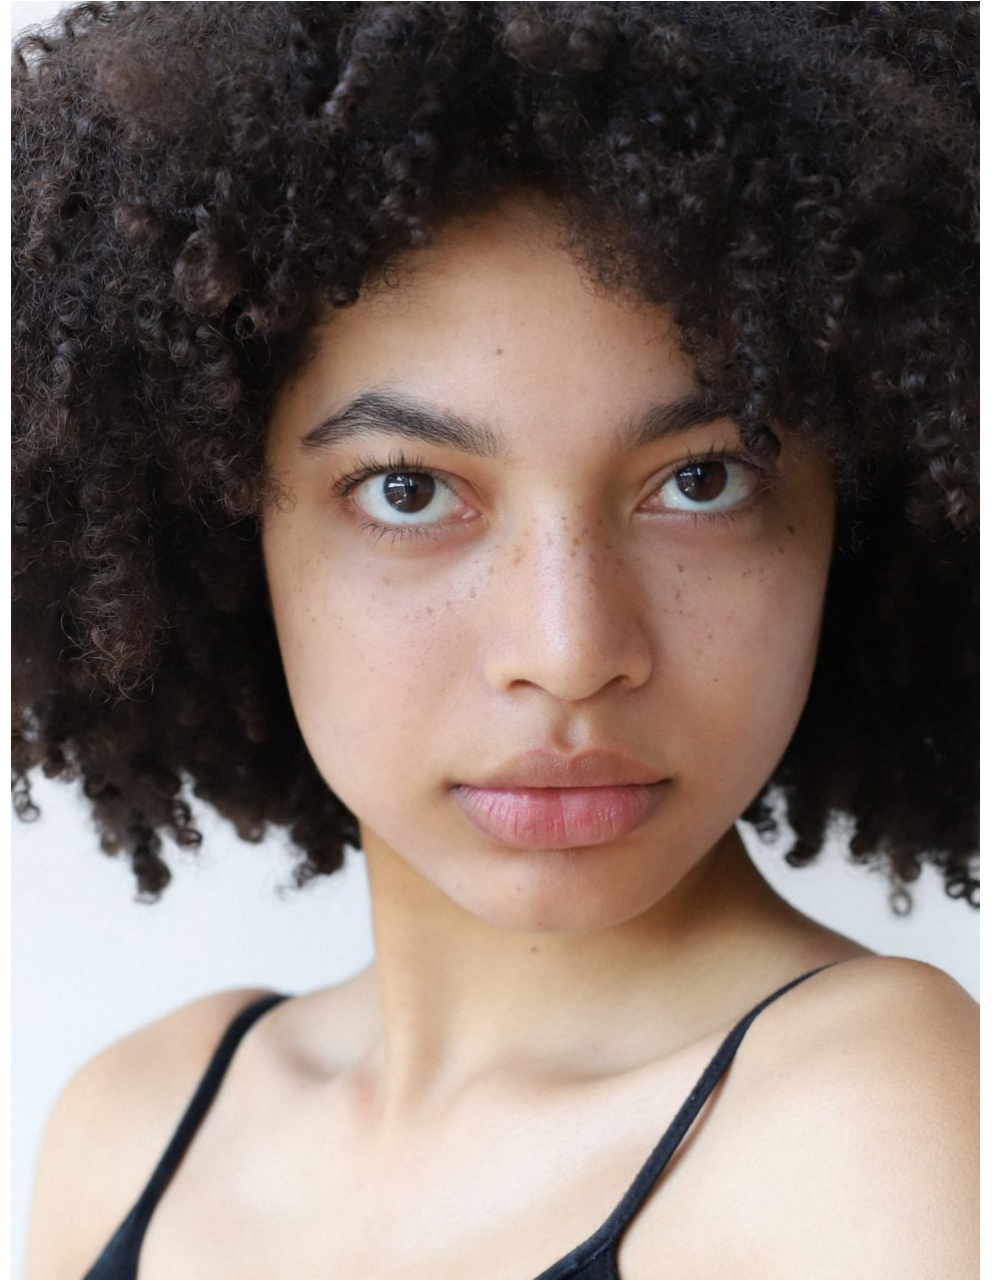

Matilda Baffoe

UK

Height 5'7.5 **Shoes** 7 **Hair** Dark Brown
Eyes Brown

EU

Height 1.71 **Shoes** 40 **Hair** Dark Brown
Eyes Brown

Matilda Baffoe

UK

Height 5'7.5 **Shoes** 7 **Hair** Dark Brown
Eyes Brown

EU

Height 1.71 **Shoes** 40 **Hair** Dark Brown
Eyes Brown