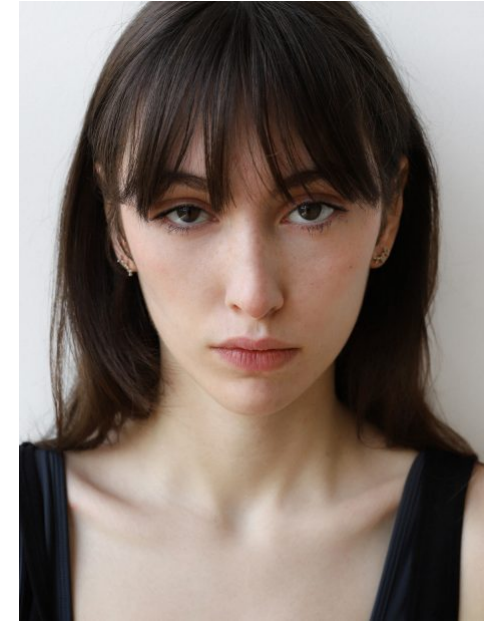

Lauren Ford

UK

Height 5'9.5 **Shoes** 4 **Hair** Brown **Eyes** Hazel

EU

Height 176.5 **Shoes** 37 **Hair** Brown
Eyes Hazel

Lauren Ford

UK

Height 5'9.5 Shoes 4 Hair Brown Eyes Hazel

EU

Height 176.5 Shoes 37 Hair Brown
Eyes Hazel

Lauren Ford

UK

Height 5'9.5 Shoes 4 Hair Brown Eyes Hazel

EU

Height 176.5 Shoes 37 Hair Brown
Eyes Hazel