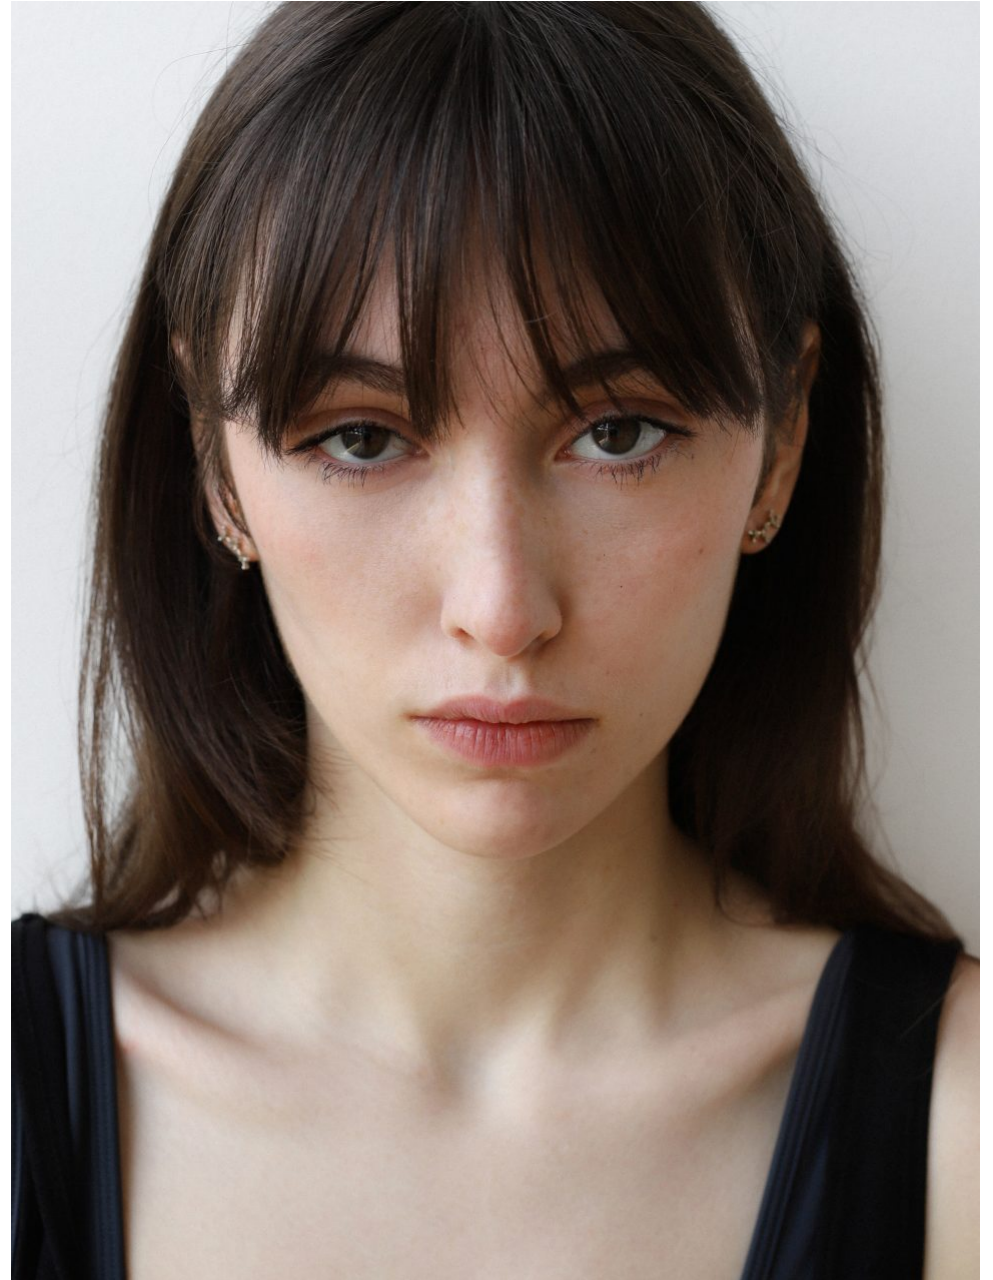

Lauren Ford

UK

Height 5'9.5 **Shoes** 4 **Hair** Brown **Eyes** Hazel

EU

Height 176.5 **Shoes** 37 **Hair** Brown
Eyes Hazel

Lauren Ford

UK

Height 5'9.5 Shoes 4 Hair Brown Eyes Hazel

EU

Height 176.5 Shoes 37 Hair Brown
Eyes Hazel

Lauren Ford

UK

Height 5'9.5 Shoes 4 Hair Brown Eyes Hazel

EU

Height 176.5 Shoes 37 Hair Brown
Eyes Hazel