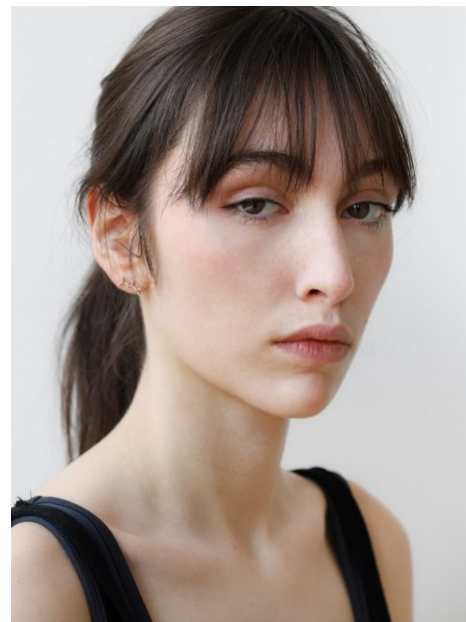

Lauren Ford

UK

Height 5'9.5 **Shoes** 4 **Hair** Brown **Eyes** Hazel

EU

Height 176.5 **Shoes** 37 **Hair** Brown
Eyes Hazel

Lauren Ford

UK

Height 5'9.5 Shoes 4 Hair Brown Eyes Hazel

EU

Height 176.5 Shoes 37 Hair Brown
Eyes Hazel

Lauren Ford

UK

Height 5'9.5 Shoes 4 Hair Brown Eyes Hazel

EU

Height 176.5 Shoes 37 Hair Brown
Eyes Hazel