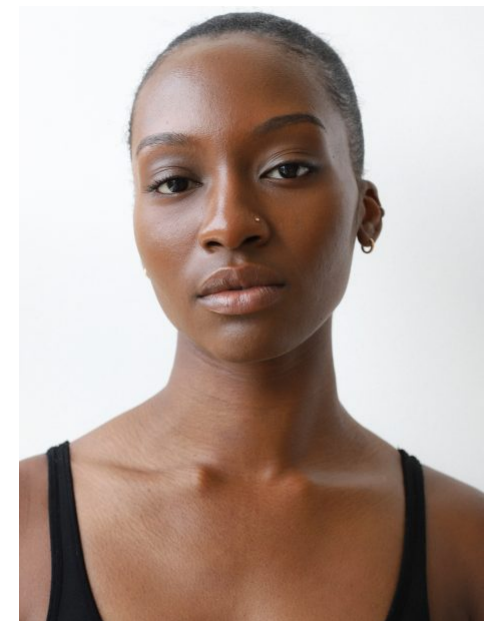

Hayley Mills

UK

Height 5'8 **Bust** 30 **Waist** 24 **Hips** 34
Shoes 6.5 **Hair** Black **Eyes** Brown

EU

Height 1.73 **Bust** 76 **Waist** 61 **Hips** 86.5
Shoes 39.5 **Hair** Black **Eyes** Brown

THE HIVE

Hayley Mills

UK

Height 5'8 **Bust** 30 **Waist** 24 **Hips** 34
Shoes 6.5 **Hair** Black **Eyes** Brown

EU

Height 1.73 **Bust** 76 **Waist** 61 **Hips** 86.5
Shoes 39.5 **Hair** Black **Eyes** Brown

Hayley Mills