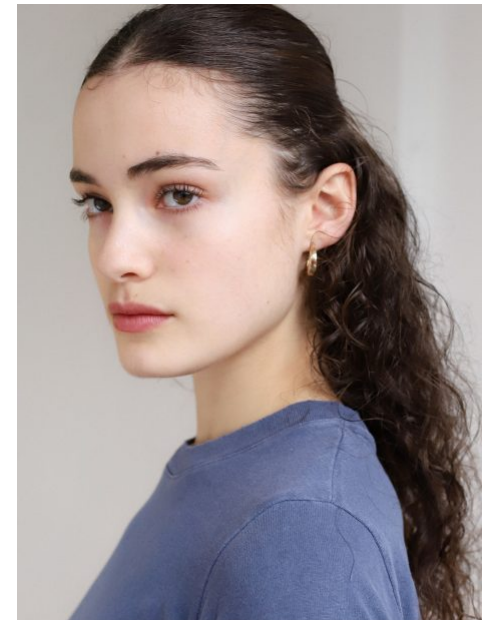

# Gemma Peters

UK

**Height** 5'8 **Shoes** 8 **Hair** Brown **Eyes** Brown

EU

**Height** 1.74.5 **Shoes** 41 **Hair** Brown  
**Eyes** Brown

# Gemma Peters

UK

Height 5'8 Shoes 8 Hair Brown Eyes Brown

EU

Height 1.74.5 Shoes 41 Hair Brown  
Eyes Brown