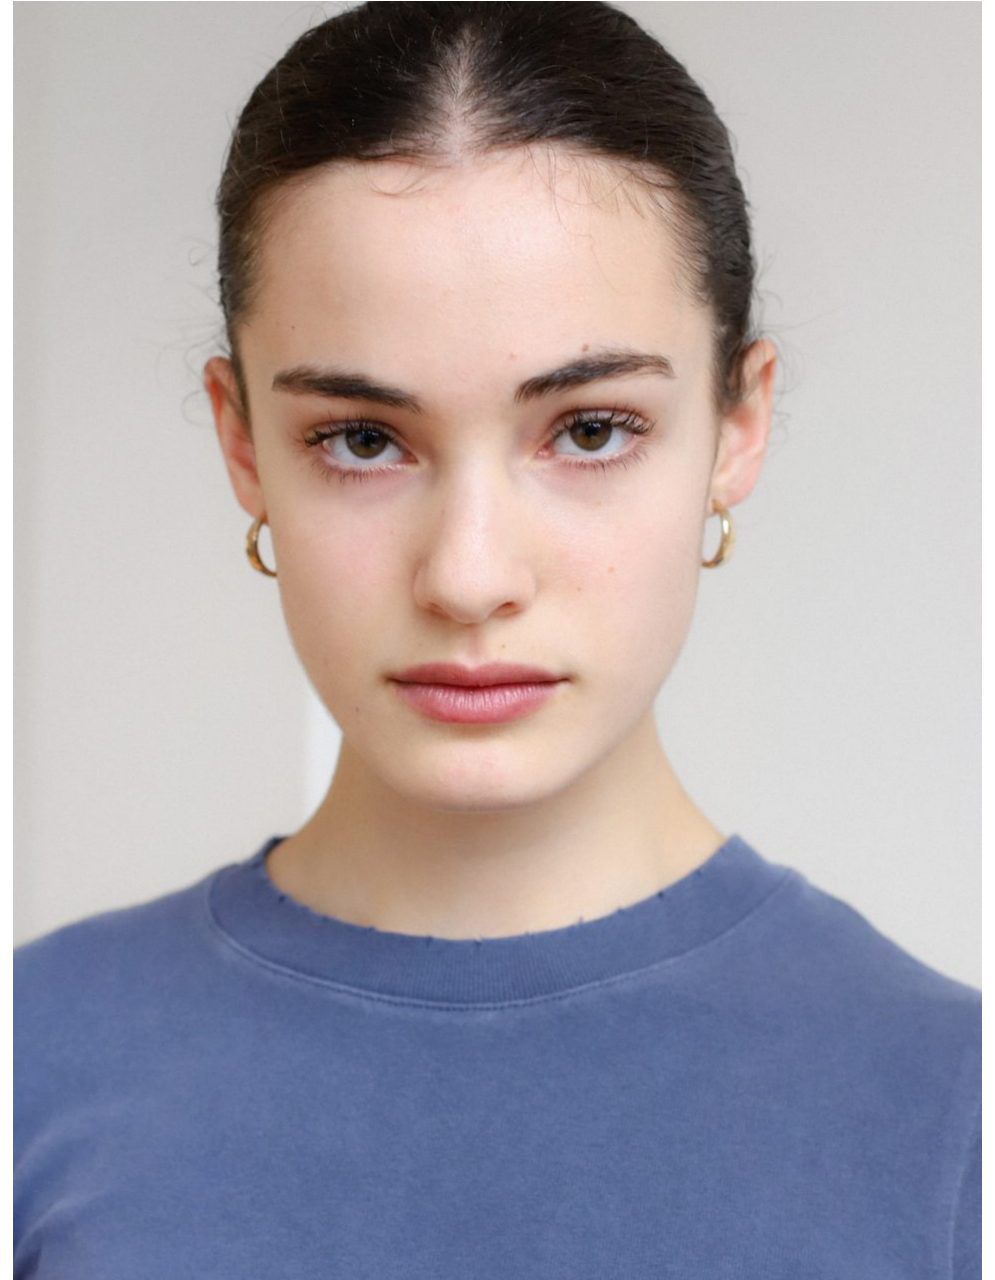

# Gemma Peters

UK

**Height** 5'8 **Shoes** 8 **Hair** Brown **Eyes** Brown

EU

**Height** 1.74.5 **Shoes** 41 **Hair** Brown  
**Eyes** Brown

# Gemma Peters

UK

Height 5'8 Shoes 8 Hair Brown Eyes Brown

EU

Height 1.74.5 Shoes 41 Hair Brown  
Eyes Brown