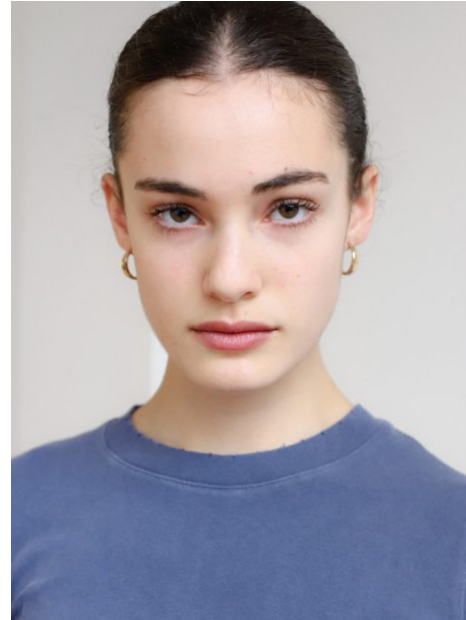

# Gemma Peters

UK

**Height** 5'8 **Shoes** 8 **Hair** Brown **Eyes** Brown

EU

**Height** 1.74.5 **Shoes** 41 **Hair** Brown  
**Eyes** Brown

# Gemma Peters

UK

Height 5'8 Shoes 8 Hair Brown Eyes Brown

EU

Height 1.74.5 Shoes 41 Hair Brown  
Eyes Brown