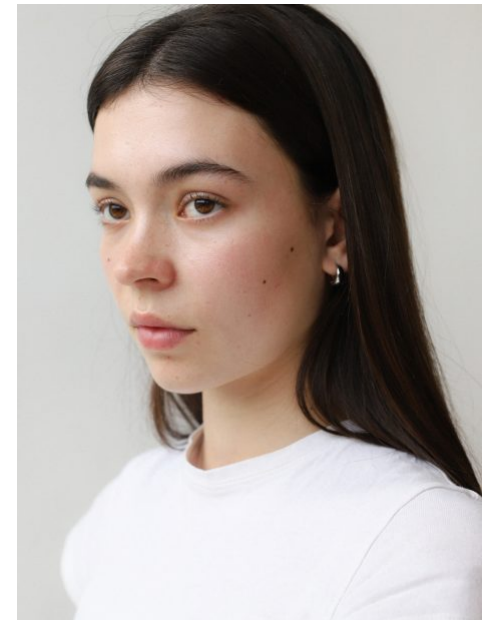

Esther Tedman

UK

Height 5'8 **Shoes** 6.5 **Hair** Dark Brown
Eyes Brown

EU

Height 1.73 **Shoes** 39.5 **Hair** Dark Brown
Eyes Brown

Esther Tedman

UK

Height 5'8 **Shoes** 6.5 **Hair** Dark Brown
Eyes Brown

EU

Height 1.73 **Shoes** 39.5 **Hair** Dark Brown
Eyes Brown

Esther Tedman

UK

Height 5'8 **Shoes** 6.5 **Hair** Dark Brown
Eyes Brown

EU

Height 1.73 **Shoes** 39.5 **Hair** Dark Brown
Eyes Brown