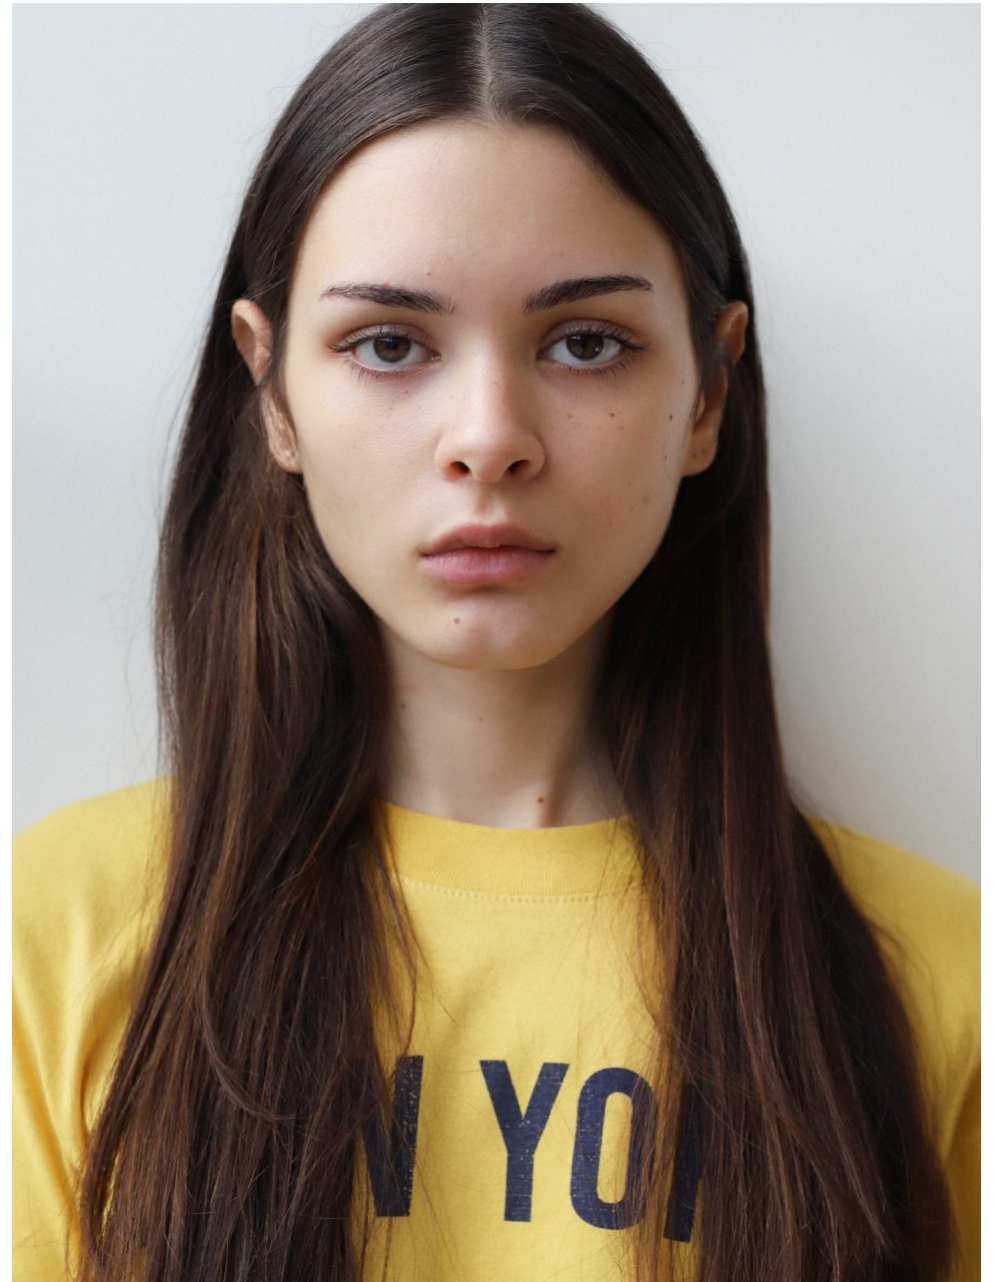

Elizabeth Woodthorpe

UK

Height 5'9 Shoes 6 Hair Brown Eyes Hazel

EU

Height 1.75.5 Shoes 39 Hair Brown
Eyes Hazel

THE HIVE

THE HIVE

THE HIVE

THE HIVE

THE HIVE

THE HIVE