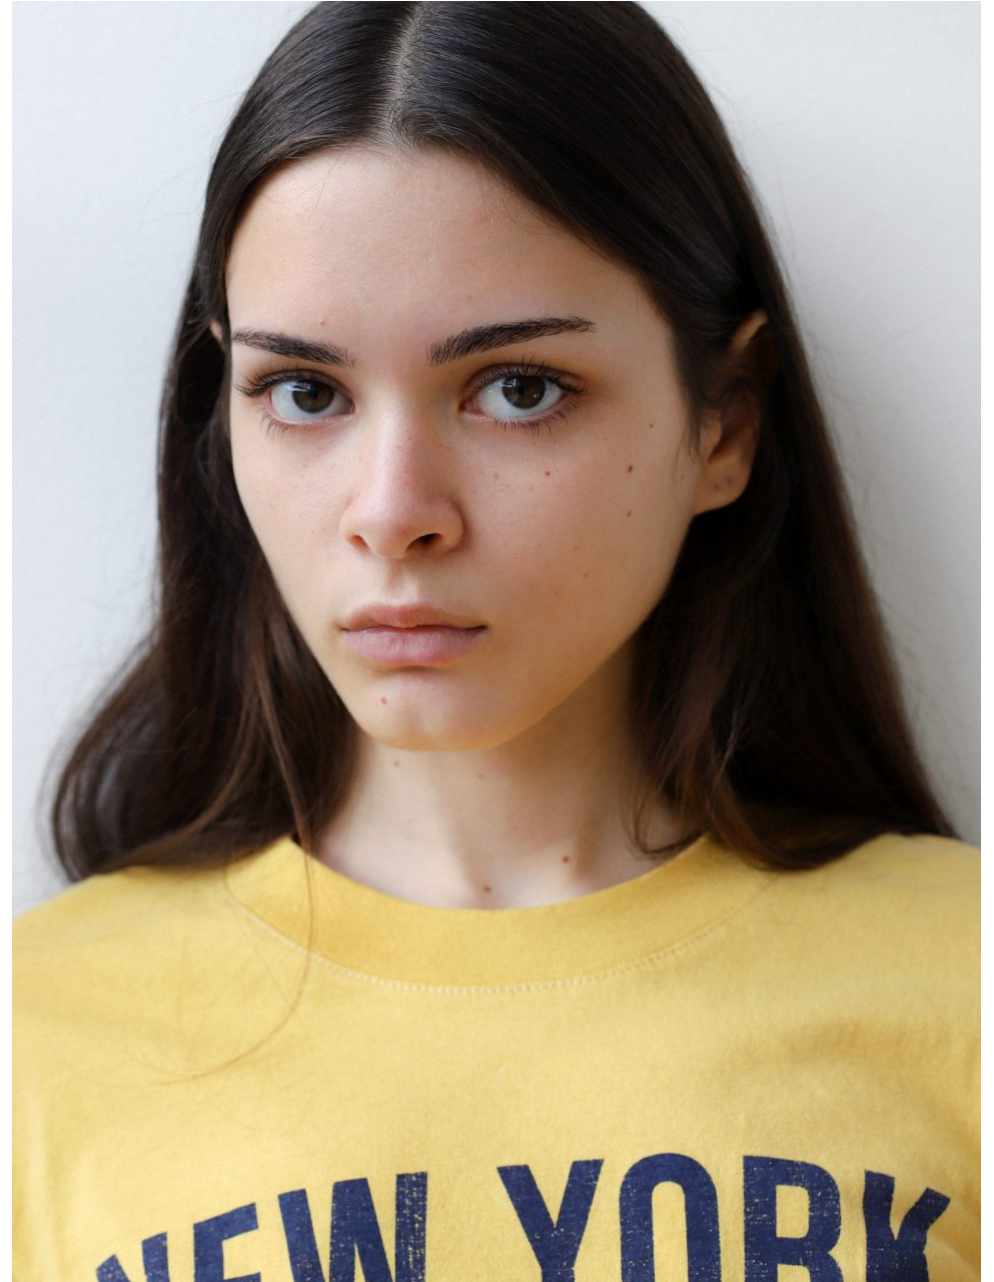

Elizabeth Woodthorpe

UK

Height 5'9 Shoes 6 Hair Brown Eyes Hazel

EU

Height 1.75.5 Shoes 39 Hair Brown
Eyes Hazel

THE HIVE

THE HIVE

THE HIVE

THE HIVE

THE HIVE

THE HIVE