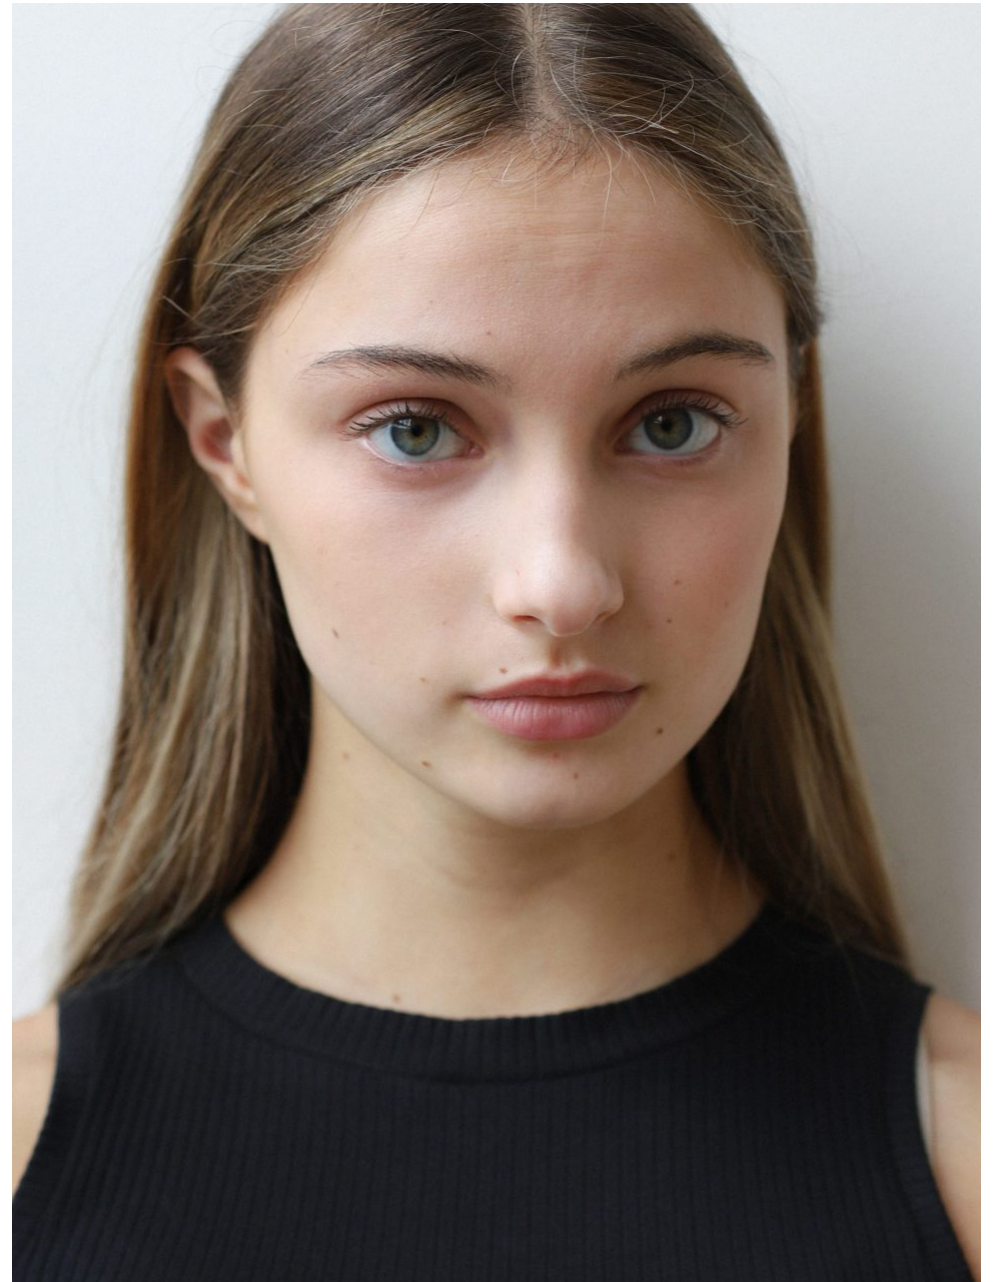

# Amelia Thynne

UK

**Height** 5'8 **Shoes** 6 **Hair** Light Brown

**Eyes** Green

EU

**Height** 1.72 **Shoes** 39 **Hair** Light Brown

**Eyes** Green

# THE HIVE

---