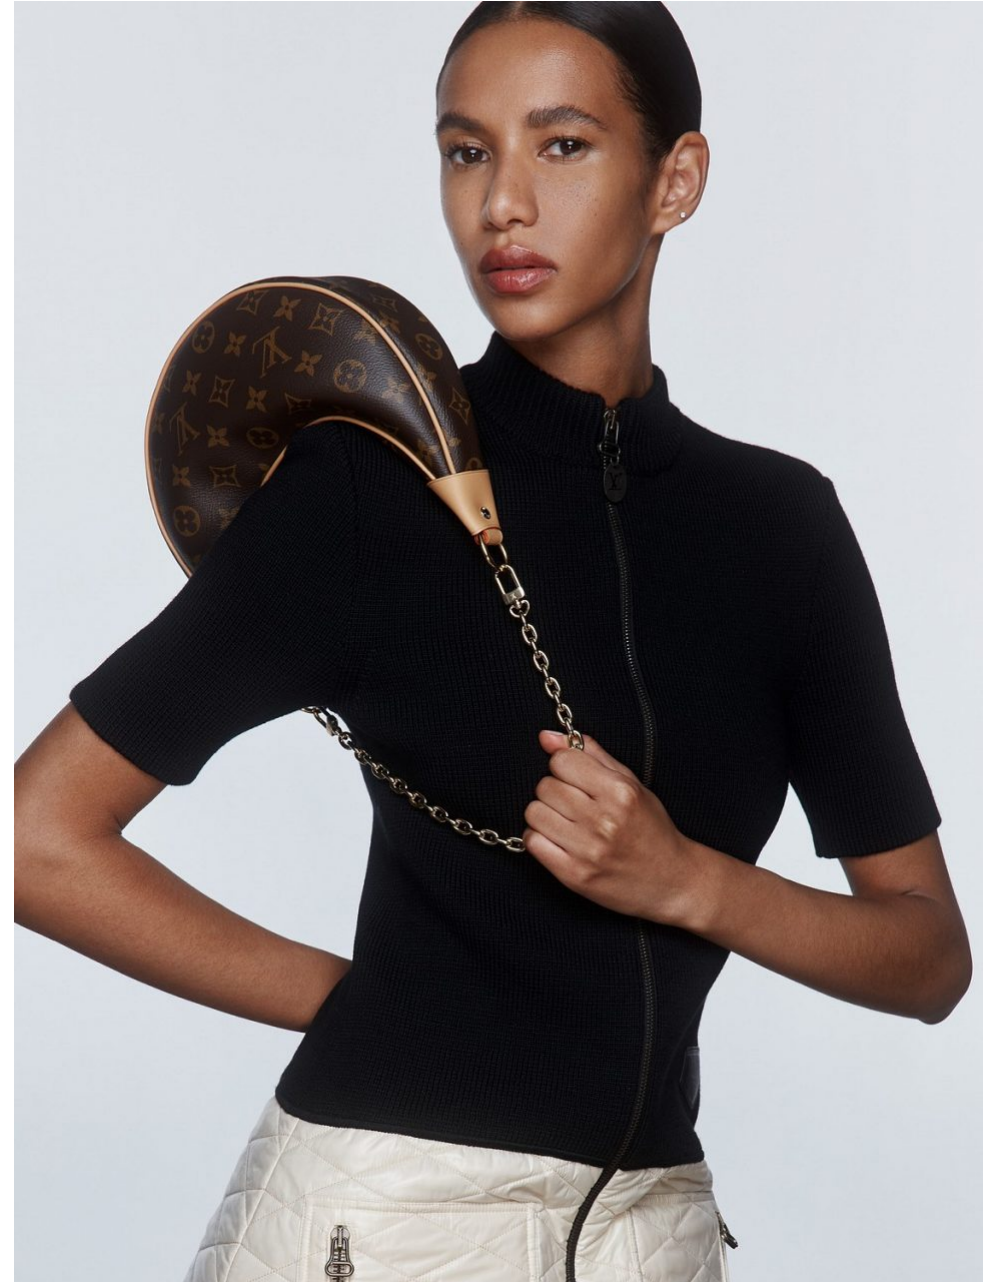

Judy Ribeiro

UK

Height 59.5 **Bust** 30 **Waist** 24.5 **Hips** 36
Shoes 6.5 **Hair** Black **Eyes** Brown

EU

Height 1.76 **Bust** 76.5 **Waist** 62 **Hips** 92
Shoes 39.5 **Hair** Black **Eyes** Brown

THE HIVE

THE HIVE

THE HIVE

THE HIVE

FASHION

Blazer, £215, and
trousers, £160, both
ratandboa.com

Summer's most wanted

From weddings to the races, make the best-dressed
lists in silky trouser suits and slinky skirts

FASHION DIRECTOR: SOPHIE DEARDEN
PHOTOGRAPHS: ELLYSE ANDERSON