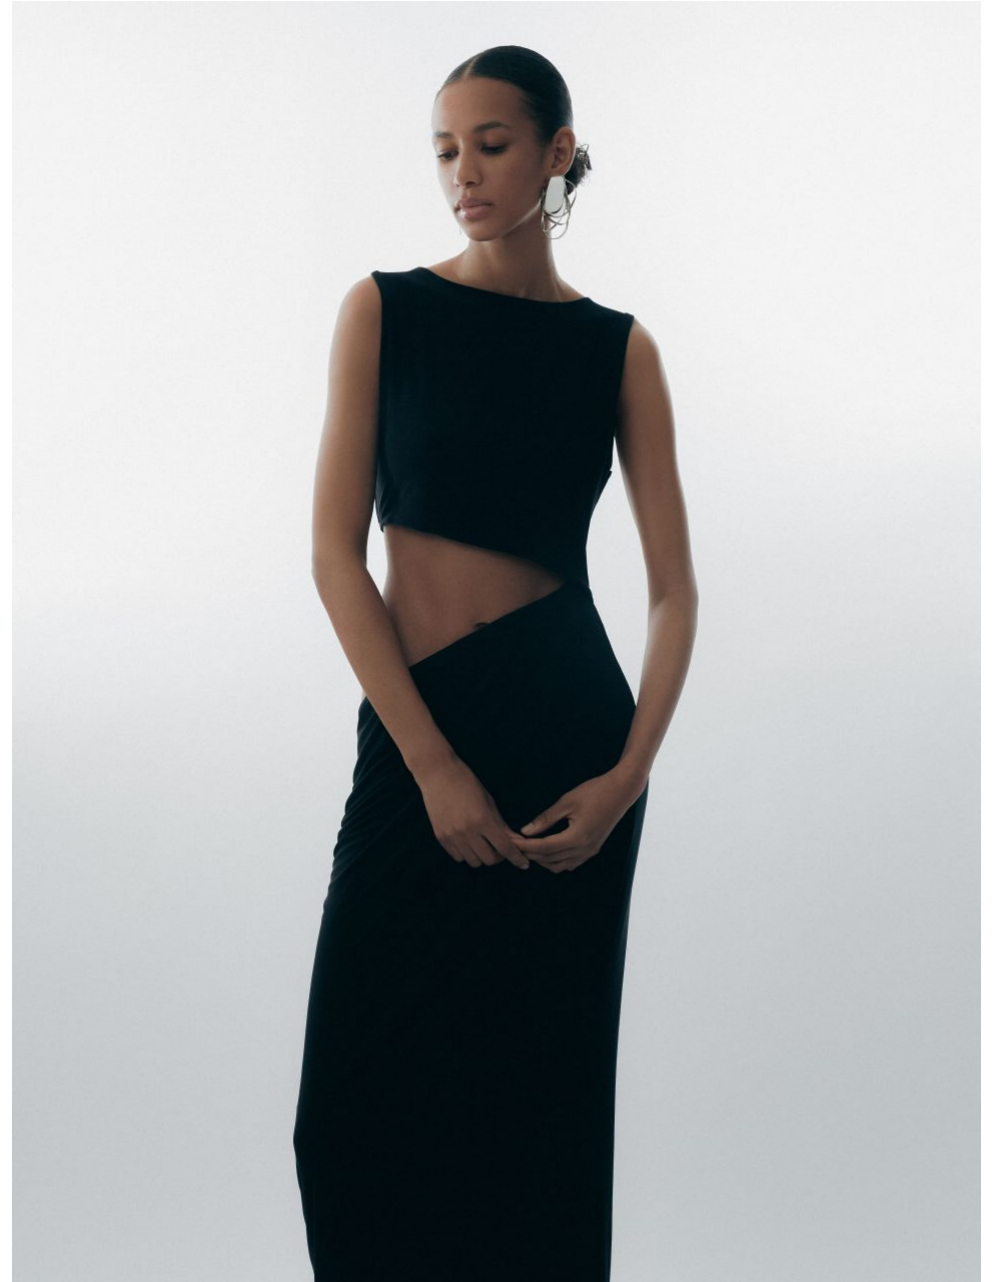

Judy Ribeiro

UK

Height 59.5 **Bust** 30 **Waist** 24.5 **Hips** 36
Shoes 6.5 **Hair** Black **Eyes** Brown

EU

Height 1.76 **Bust** 76.5 **Waist** 62 **Hips** 92
Shoes 39.5 **Hair** Black **Eyes** Brown

THE HIVE

THE HIVE

THE HIVE

THE HIVE

FASHION

Blazer, £215, and
trousers, £160, both
ratandboa.com

Summer's most wanted

From weddings to the races, make the best-dressed
lists in silky trouser suits and slinky skirts

FASHION DIRECTOR: SOPHIE DEARDEN
PHOTOGRAPHS: ELLYSE ANDERSON