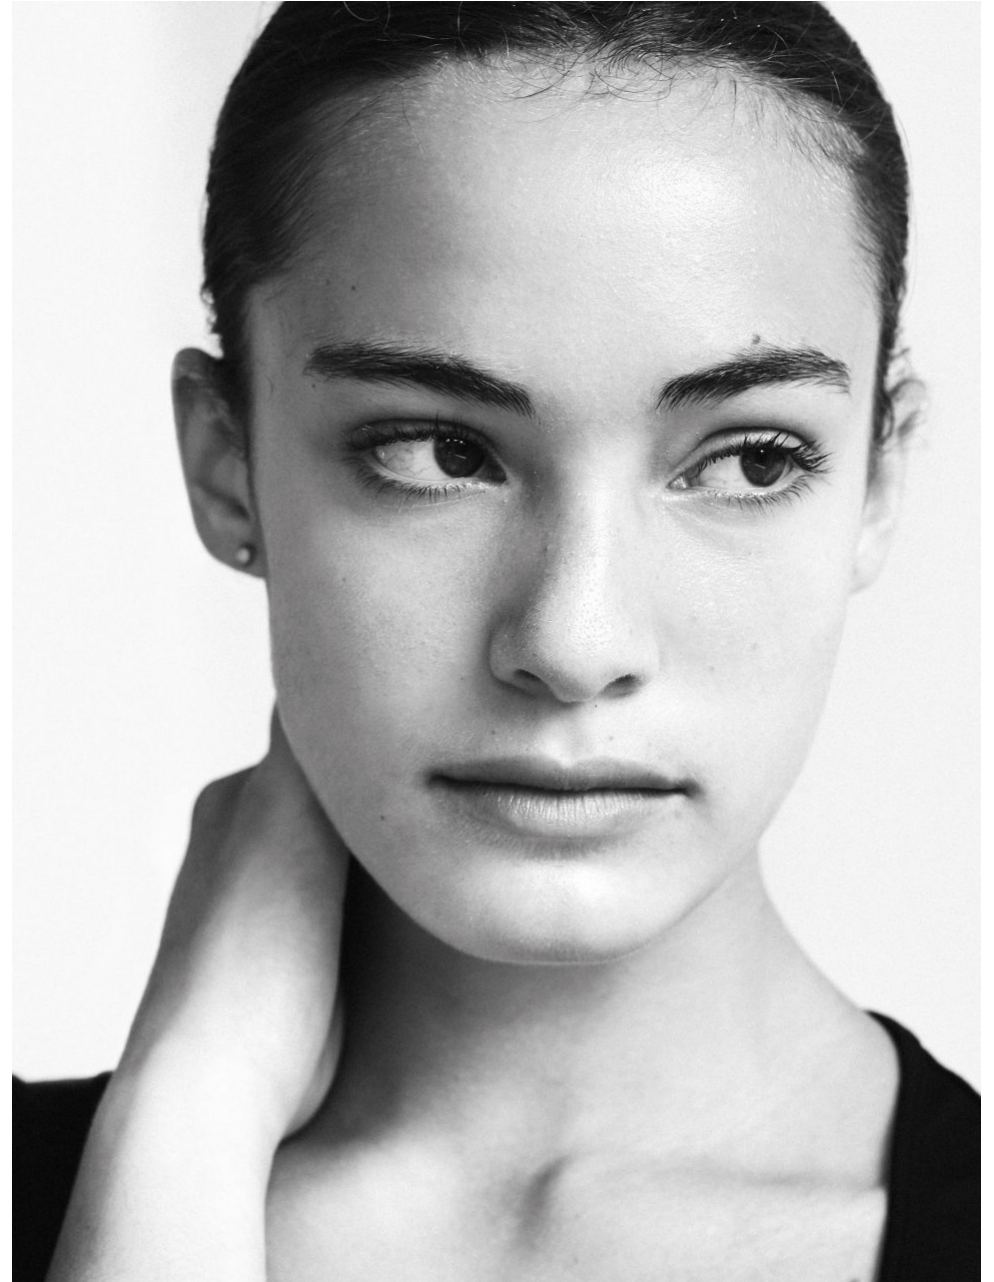

Gemma Peters

UK

Height 5'8 **Shoes** 8 **Hair** Brown **Eyes** Brown

EU

Height 1.74.5 **Shoes** 41 **Hair** Brown
Eyes Brown

THE HIVE

THE HIVE

THE HIVE

THE HIVE

THE HIVE